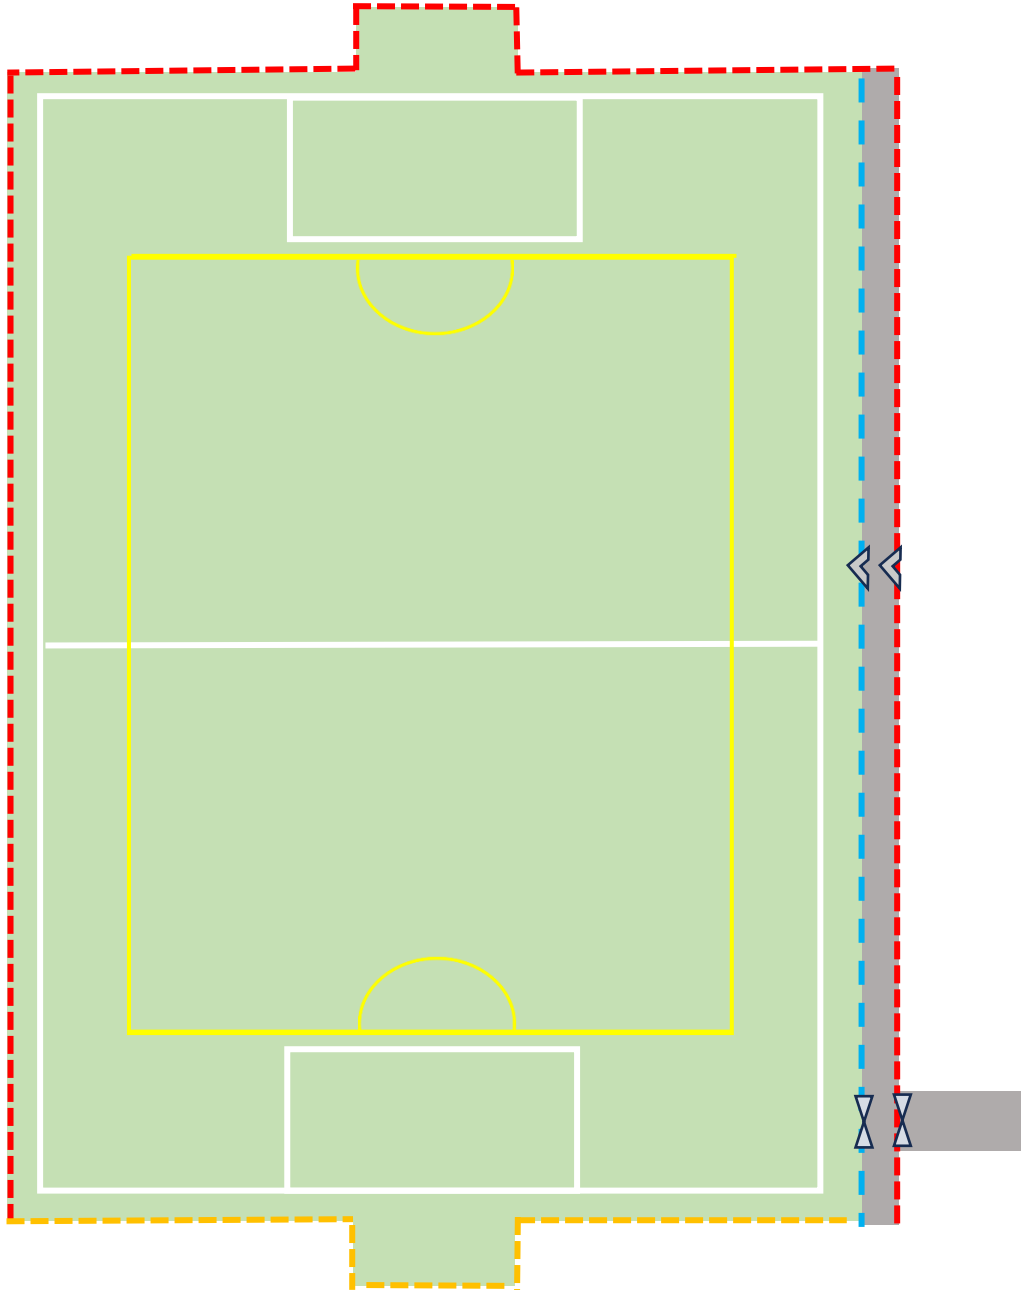

Chilcompton – 3G Pitch Layout

Key:

--- 3m high rebound fence

--- 5m high rebound fence

- - - 1.2m high spectator fence

◁ Single gate

⊗ Double gate

Total area:

60.5m x 37m, + 2no. recess (5m x 2m)

Football (white line) = 58.5m x 35m

Football - FA u7/u8 size (yellow line) = 37m x 27m

**Indicative layout drawing – NTS*

BC 08.02.24

SPOCHIL1